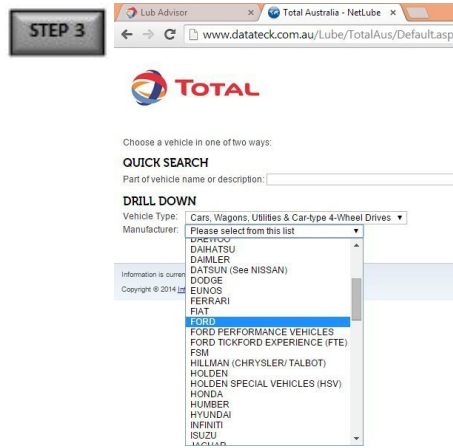

TOTAL Oil has just launched an online lube guide, with a focus on providing users with a simple, intuitive and intelligent platform to help determine which lubricant is right for their vehicles.

Users can search for their model directly, or select from a list including cars and vans, motorbikes, heavy duty equipment and more. From here, information on the appropriate oil to use is no further than a click away. Results are listed in order of recommendation, and users can select their preference between Elf and TOTAL products. Advice is not limited to motor oil alone, information about which transmission, brake fluid and other products required for your vehicle are also provided, complete with the appropriate intervals for changing these fluids, dictated in both time and kilometres.

The TOTAL online lube guide is a simple and highly effective measure to maximise the longevity of your engine and the safety of your vehicle. To see for yourself, go to totaloil.com.au and look for the Lub Advisor icon.

If you have any questions, please do not hesitate to contact us at ONSHORE OILS and we will help in any way possible.

To find the Online Lub Advisor, [CLICK HERE](#) and select either Total or Elf.

Select your vehicle type from the drop down list or simply use the Quick Search function.