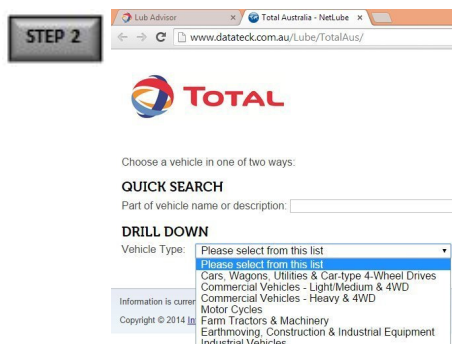

Select your vehicle type from the drop down list or simply use the Quick Search function.