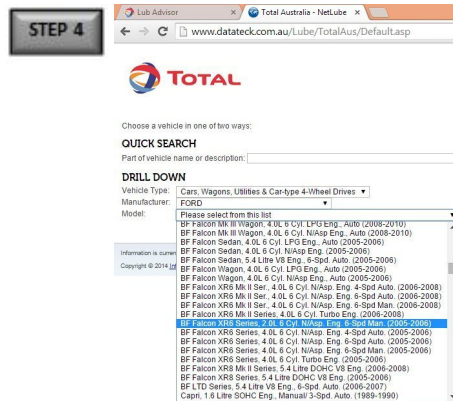

Finally, select your vehicle model.